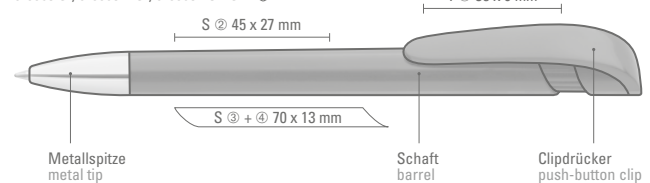

0-0093 SI (● 8-0855)

50-0002

50-0001

● 8-0855

0-0093 T-SI (● 8-0856)

50-2925

50-0072

50-1795

50-2271

50-0356

50-0405

50-0003

50-0396

50-2077

50-0214

50-0130

50-1585

50-0326

50-0483

● 8-0856

0-0093 LUX SI (● 8-0855)

50-0004

● 8-0855

Antibakterielle
Variante
YES ANTIBAC
Seite/page 245

0-0093 SI: Druckkugelschreiber in glänzend gedecktem Gehäuse mit breitem Bogenclipdrücker und schwerer Metallspitze glanzverchromt.

0-0093 T-SI: Druckkugelschreiber in glänzend transparentem Gehäuse mit breitem Bogenclipdrücker und schwerer Metallspitze glanzverchromt.

0-0093 LUX SI: Druckkugelschreiber in silber gedecktem Gehäuse mit breitem Bogenclipdrücker und schwerer Metallspitze glanzverchromt.

Mindestbestellmenge 1.000 Stück
Werbeschlüssel Schaft S ○, Clip T

0-0093 SI: Retractable ballpoint pen with solid shiny body, curved clip button and heavy metal tip chrome plated.

0-0093 T-SI: Retractable ballpoint pen with transparent shiny body, curved clip button and heavy metal tip chrome plated.

0-0093 LUX SI: Retractable ballpoint pen with silver solid body, curved clip button and heavy metal tip chrome plated.

Minimum quantity 1,000 pieces
Advertising code barrel S ○, clip T

0-0093 SI, 0-0093 T-SI, 0-0093 LUX SI ◇