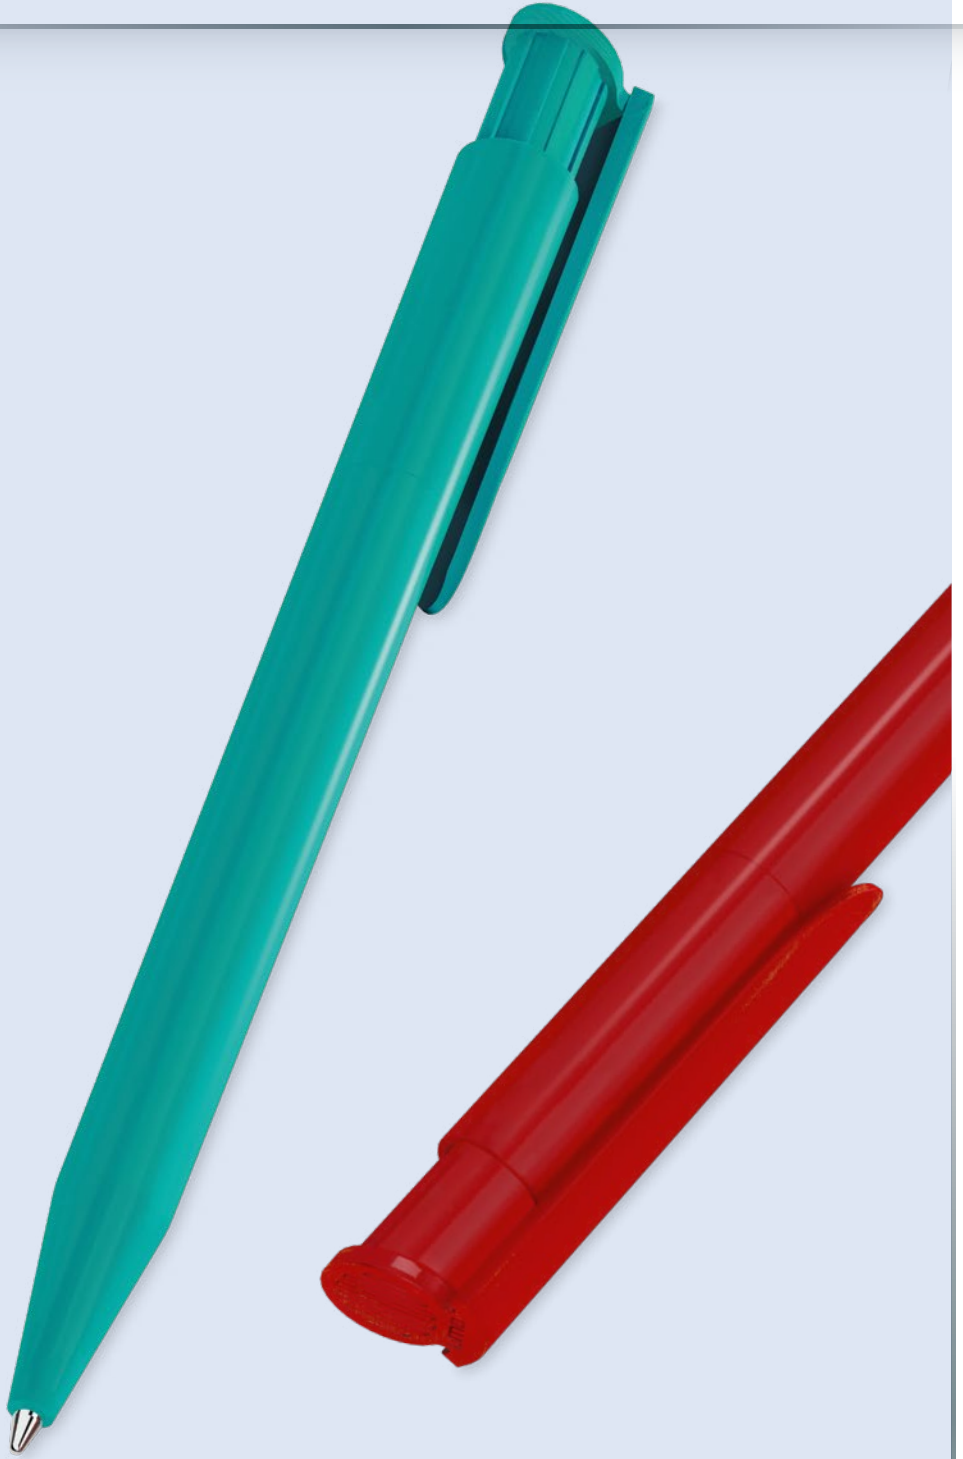

HAPPY

0-0037, 0-0037 TF