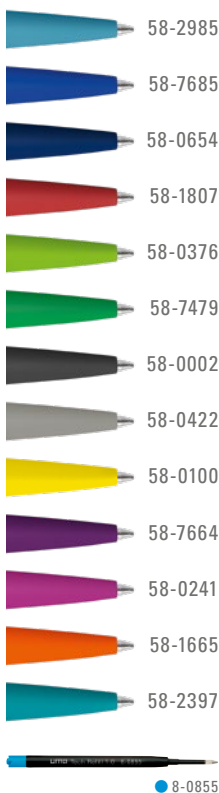

Farb-Code
Color code

LUMOS
0-9560

LUMOS GUM
0-9560 GUM

LUMOS M GUM
0-9560 M GUM

0-9560 ● 8-0855

0-9560 GUM ● 8-0855
0-9560 M GUM ● 8-0855

Modell 0-9560 eignet sich für Laserung in weiß.
Model 0-9560 is suitable for engraving in white.

Modell 0-9560 GUM eignet sich für Hochglanzlaserung.
Model 0-9560 GUM is suitable for high gloss laser engraving.

Modell 0-9560 M GUM eignet sich für Laserung in schwarz.
Model 0-9560 M GUM is suitable for engraving in black.

0-9560: Metall-Druckkugelschreiber mit matt lackiertem Gehäuse. Metallclip und Drücker glanzverchromt.

0-9560 GUM: Metall-Druckkugelschreiber mit matt gummiertem farbigem Gehäuse. Metallclip und Drücker matt verchromt.

0-9560 M GUM: Metall-Druckkugelschreiber mit matt gummiertem farbigem Gehäuse. Metallclip und Drücker schwarz glänzend.

Preis/Stück 0-9560 1,13 €
Mindestbestellmenge 300 Stück
Werbeschlüssel Schaft MS/L, Kappe MT/L

Preis/Stück 0-9560 GUM 1,49 €
Preis/Stück 0-9560 M GUM 1,56 €
Mindestbestellmenge 300 Stück
Werbeschlüssel Schaft GT/L, Kappe GT/L

0-9560: Retractable metal ballpoint pen with matt lacquered barrel. Metal clip and push-button in shiny silver.

0-9560 GUM: Retractable metal ballpoint pen with matt colored soft touch barrel. Metal clip and push-button matt chromed.

0-9560 M GUM: Retractable metal ballpoint pen with matt colored soft touch barrel. Metal clip and push-button shiny black.

Price/piece 0-9560 1.13 €
Minimum quantity 300 pieces
Advertising code barrel MS/L, cap MT/L

Price/piece 0-9560 GUM 1.49 €
Price/piece 0-9560 M GUM 1.56 €
Minimum quantity 300 pieces
Advertising code barrel GT/L, cap GT/L