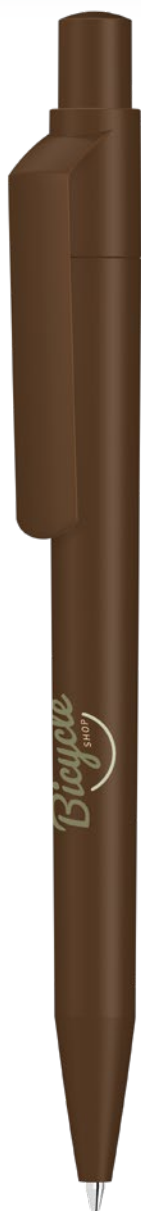

0-0063 F (● 8-0866)

Ab 2.000 Stück kann das Modell farblich kombiniert werden.

0-0063 F: Druckkugelschreiber mit uni matt gedecktem Gehäuse, Clip, Drücker und Stopfen bzw. in uni weiß gedeckt mit farbigem Stopfen.

Preis/Stück 0-0063 F
Mindestbestellmenge
Werbeschlüssel

0,51 €
1.000 Stück
Schaft S ○, Clip T/HD/RD

You may choose any other color combination for orders over 2,000 units.

0-0063 F: Retractable ballpoint pen with matt solid colored body, clip, push-button and plug or solid white with colored plug.

Price/piece 0-0063 F
Minimum quantity
Advertising code

0,51 €
1,000 pieces
barrel S ○, clip T/HD/RD