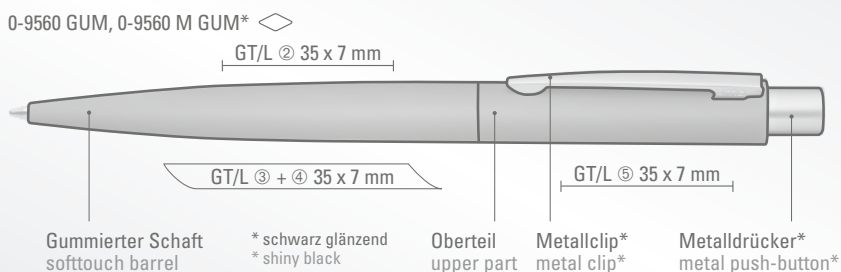

LUMOS M GUM

LUMOS