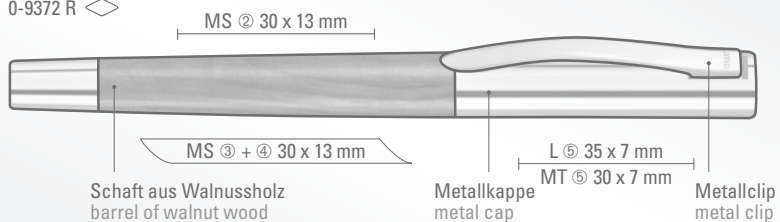

TITAN WOOD

0-9370 ◊

0-9372 R ◊