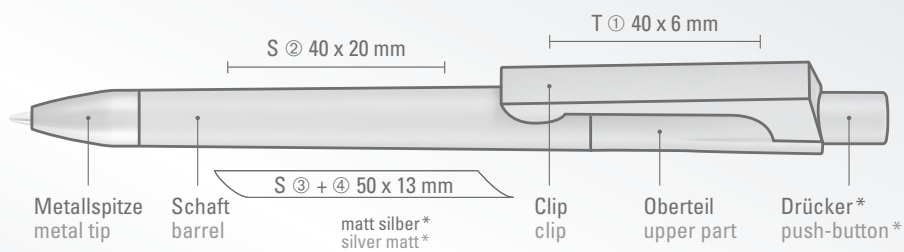

1-0142 SI, 1-0142 TOP SI*, 1-0142 KTF SI, 1-0142 KTF TOP SI* ◀