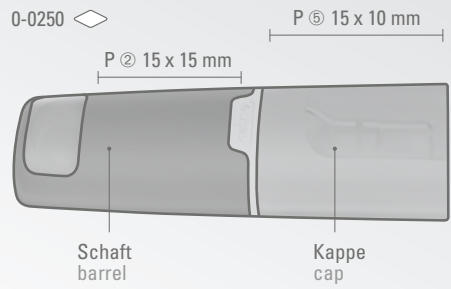

LIOEO HIGHLIGHTER