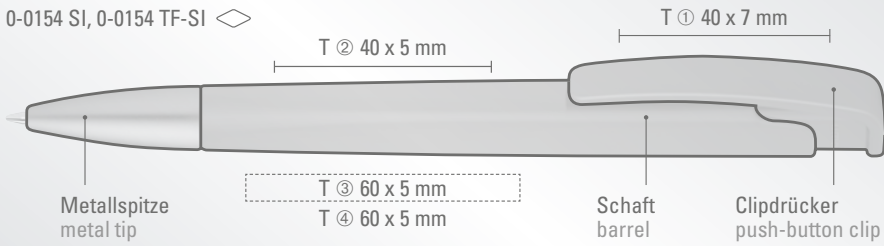

LINEO frozen SI

LINEO

0-0154 SI, 0-0154 TF-SI