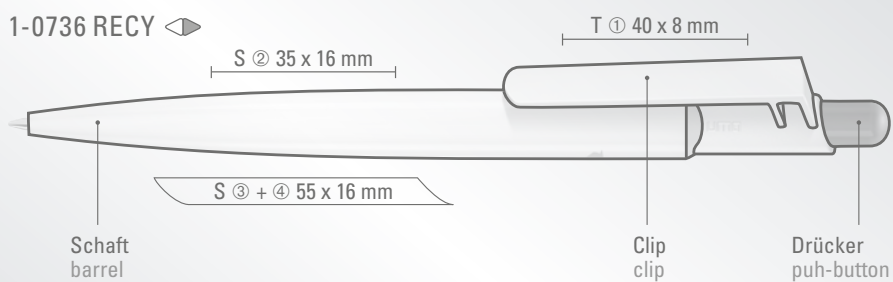

1-0736 RECY ◀