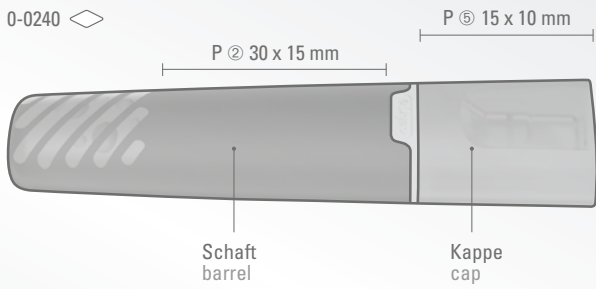

LIOEO HIGHLIGHTER