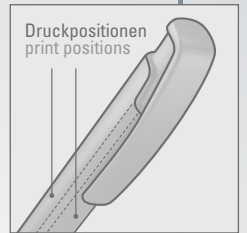

LINEO frozen SI

LINEO

0-0154 SI, 0-0154 TF-SI