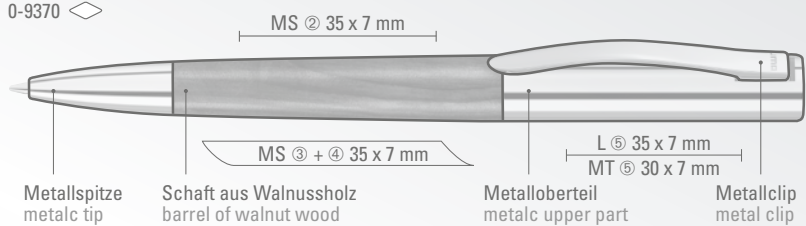

TITAN WOOD

0-9370 ◊

0-9372 R ◊