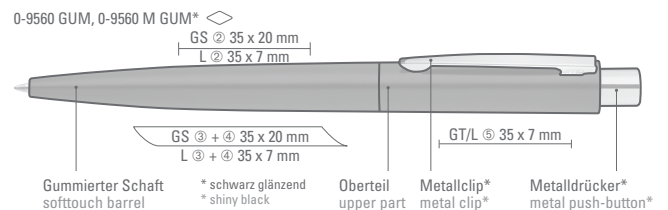

LUMOS M GUM 0-9560 M GUM

0-9560 M GUM: Metall-Druckkugelschreiber mit matt gummiertem farbigem Gehäuse. Metallclip und Drücker schwarz glänzend.

Preis/Stück 0-9560 M GUM	1,56 €
Mindestbestellmenge	300 Stück
Werbeschlüssel	Schaft GT/L, Kappe GT/L

0-9560 M GUM: Retractable metal ballpoint pen with soft touch barrel, shiny black metal clip and push-button.

Price/piece 0-9560 M GUM	1.56 €
Minimum quantity	300 pieces
Advertising code	barrel GT/L, cap GT/L

Modell 0-9560 M GUM eignet sich für Laserung in schwarz.

Model 0-9560 M GUM is suitable for engraving in black.