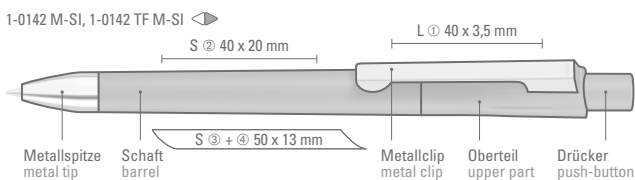

# umaBlackForest Pens

The most beautiful combination of design and manufacturing. Elegant designed in **Germany**. Precisely manufactured in **Switzerland**. Exclusively assembled and refined in the **Black Forest**.