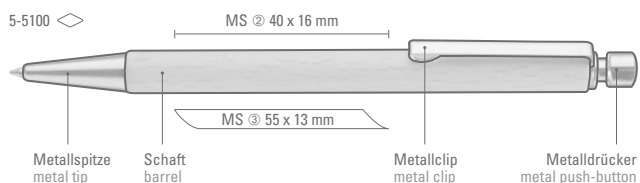

5-5200: Wooden retractable ballpoint pen with nickel-plated metal clip and metal tip. Barrel in PEFC-certified german beechwood with protective varnish coating.

5-5100: Wooden retractable ballpoint pen made from PEFC-certified german beechwood with nickel-plated metal clip, metal tip and metal push-button.

Minimum quantity
Advertising code

300 pieces
barrel MS