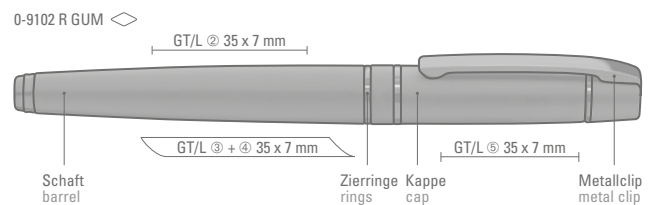

VIP GUM
0-9100 GUM

VIP R GUM
0-9102 R GUM

Color code/Refills

VIP

VIP GUM, VIP R GUM

0-9100 GUM (● 8-0888)
0-9102 R GUM (●● 8-0806)

54-0002

● 8-0888

●● 8-0806

0-0911 W: Hinged case in mono white or black with magnetic lock for one or two writing implements. Cardboard slipcase in white. The cardboard slipcase is also available on request with a 4-c design (without ballpoint pen).

Minimum quantity
Advertising code

100 pieces
TT/HD

Model is suitable for high gloss laser engraving.

0-9100 GUM: Metal twist ballpoint pen with softtouch body, smooth turning mechanics, spring-mounted clip and shiny black fittings.

0-9102 R GUM: Metal rollerball with soft-touch body, spring-mounted clip, no-slip rubberized grip and shiny black fittings.

Minimum quantity 100 pieces
Advertising code barrel GT/L, cap GT/L