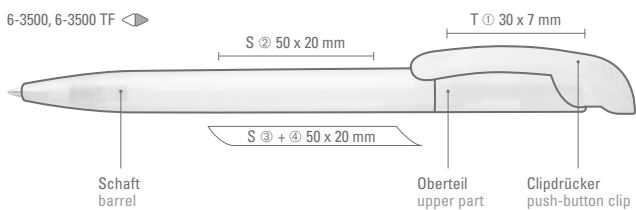

6-3500: Retractable ballpoint pen with curved clip push-button.

6-3510: Like model 6-3500 but with rubberized grip zone.

6-3500 TF: Retractable ballpoint pen with transparent frosted body and curved push-button clip.

6-3510 TF: Like model 6-3500 TF but with rubberized grip zone.

Minimum quantity 1,000 pieces
Advertising code barrel S ○, clip T