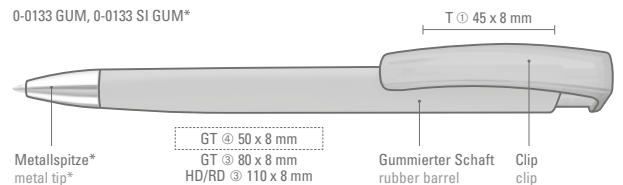

0-0133 GUM: Retractable ballpoint pen with soft touch triangular body and shiny solid clip.

0-0133 SI GUM: Retractable ballpoint pen with soft touch triangular body and shiny solid clip and heavy chrome plated metal tip.

0-0133 KG-SI GUM: Retractable ballpoint pen with soft touch triangular body and shiny solid white clip and heavy chrome plated metal tip.

Minimum quantity 1,000 pieces
Advertising code barrel GT/HD/RD, clip T

0-0133 GUM, 0-0133 SI GUM*