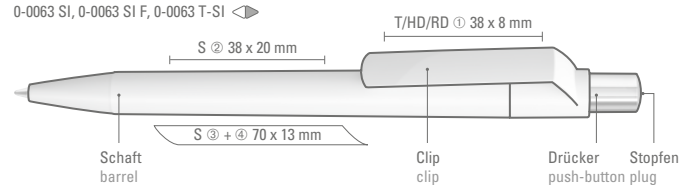

You may choose any color combination for orders over 2,000 units.

0-0063 SI: Retractable ballpoint pen with solid shiny body in white, brilliant silver push-button with colored plug.

0-0063 SI F: Retractable ballpoint pen with solid shiny body, brilliant silver push-button with colored plug.

Minimum quantity 1,000 pieces
Advertising code barrel S, clip T/HD/RD

0-0063 SI, 0-0063 SI F, 0-0063 T-SI ◀