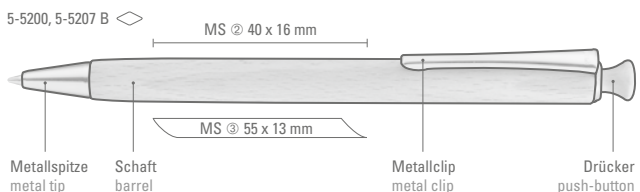

5-5200: Wooden retractable ballpoint pen with nickel-plated metal clip and metal tip. Barrel in PEFC-certified german beechwood with protective varnish coating.

5-5100: Wooden retractable ballpoint pen made from PEFC-certified german beechwood with nickel-plated metal clip, metal tip and metal push-button.

Minimum quantity
Advertising code

300 pieces
barrel MS