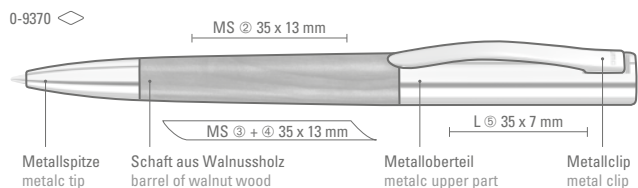

American walnut wood