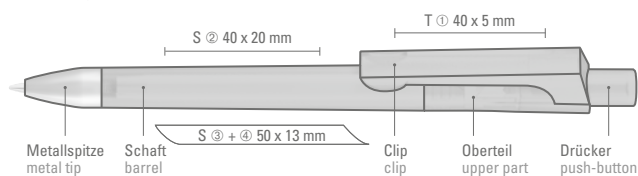

umaBlackForest
Pens

1-0142 TF-SI, 1-0142 TF KG SI ◀▶