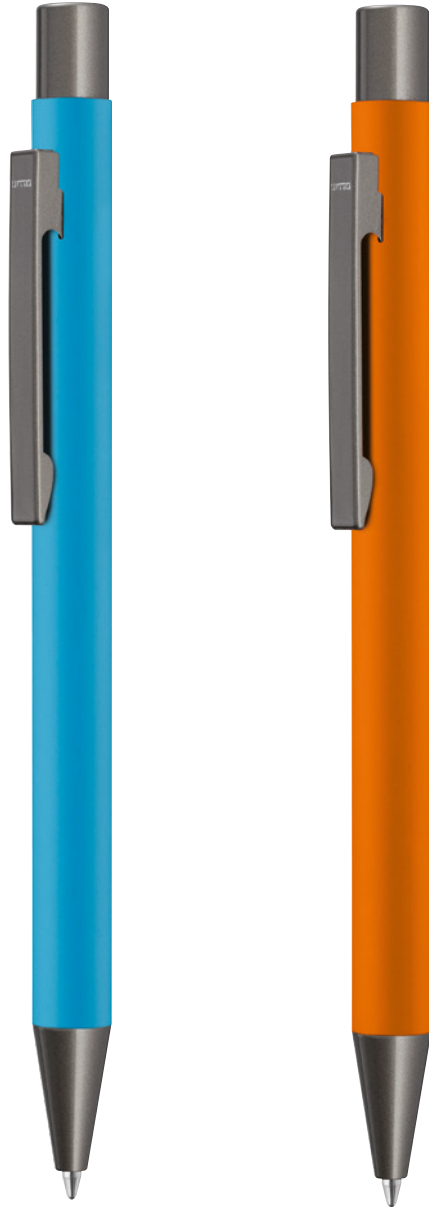

0-9450 GUM (● 8-0855)

- 58-2985
- 58-7685
- 58-0654
- 58-1807
- 58-0376
- 58-7479
- 58-0002
- 58-0422
- 58-0100
- 58-7664
- 58-0241
- 58-1665
- 58-2397

0-9450 M GUM (● 8-0855)

- 58-0002
- 8-0855

Model is suitable for high gloss laser engraving.

0-9450 GUM: Metal retractable ballpoint pen with soft touch barrel, metal clip, metal tip and push-button in gun metallic.

0-9457 GUM B: Retractable metal pencil (0.7mm) with soft touch barrel, metal clip, metal tip and push-button in gun metallic. With rubber inside the push-button.

0-9450 M GUM: Metal retractable ballpoint pen with soft touch barrel, metal clip, metal tip and push-button in shiny black.

Minimum quantity 300 pieces
Advertising code barrel GS/L, clip L

0-0918: Two-pieces heavy cardboard case with removable lid with decorative stitches in black, black glittering or silver glittering and white pillow inlay for one or two writing instruments.

Minimum quantity 100 pieces
Advertising code TT/HD