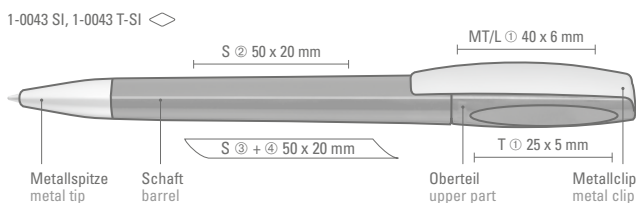

Minimum quantity
Advertising code

1,000 pieces
barrel S O,
clip MT/L, cap T