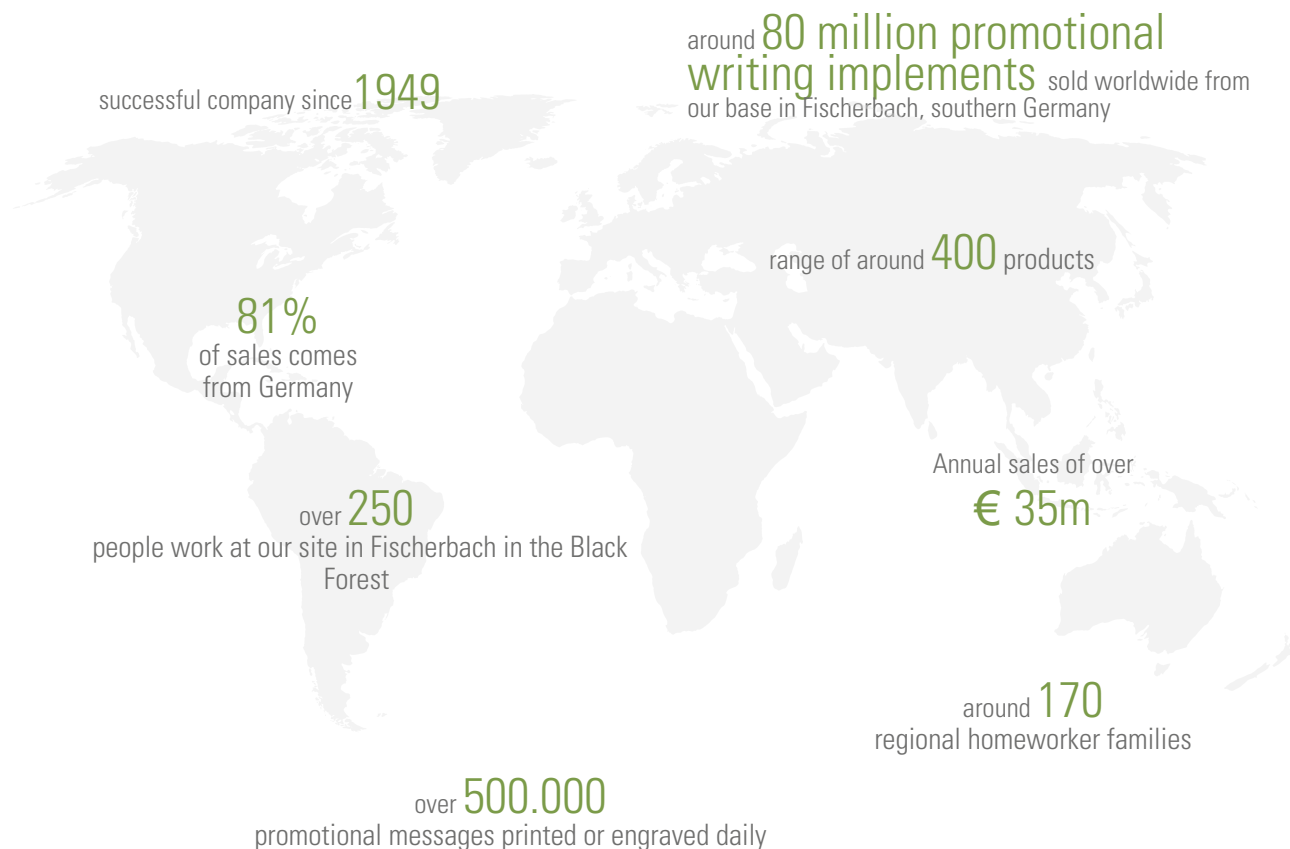

UMA IN FIGURES

OUR COMMITMENT TO OUT COMMUNITIES

COMPANY

- Third-generation family company
- Innovative market leader
- Largest employer in Fischerbach

STAFF

- Comprehensive training
- Flexible hours
- Workplace pension scheme

ENVIRONMENT

- Responsible use of resources
- Environmentally responsible production methods
- Support for climate protection projects
- CO₂-neutral production and product lines

CSR

- Fitz Ullmann Foundation supports community facilities and clubs
- Funder of the Fritz Ullmann School and kindergarten in Fischerbach
- Contributor to local economy via own village shop