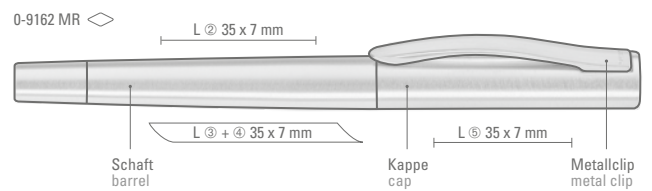

TITAN M
0-9160 M

TITAN MR
0-9162 MR

Color code/Refills

TITAN

TITAN M, TITAN MR

0-9160 M (● 8-0888)
0-9162 MR (●● 8-0806)

54-0SLS

54-0GUN

LITKO Extra Class Refill 8-0888

● 8-0888

LITKO High Class Rollerball Refill 8-0806

●● 8-0806

0-0917: Case with magnetic clasp in black for one or two writing implements (without ballpoint pen).

Minimum quantity 100 pieces
Advertising code TT

0-9160 M: Metal twist ballpoint pen with soft twist mechanism and spring mounted clip. Surface stainless steel mat brushed or gun metal.

0-9162 MR: Metal roller ball with spring mounted clip. Surface stainless steel mat brushed or gun metal.

Minimum quantity 100 pieces
Advertising code barrel L, cap L