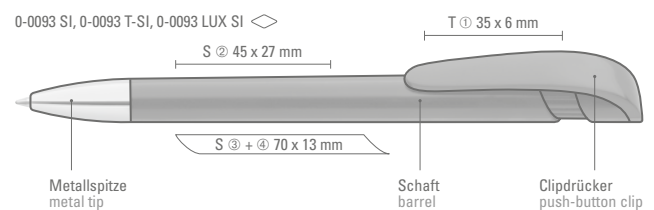

YES SI
0-0093 SI

YES transparent SI
0-0093 T-SI

YES LUX SI
0-0093 LUX SI

Color code/Refills

0-0093 SI (● 8-0855)

50-0002

50-0001

● 8-0855

0-0093 T-SI (● 8-0856)

50-2925

50-0072

50-1795

50-2271

50-0356

50-0405

50-0003

50-0396

50-2077

50-0214

50-0130

50-1585

50-0326

50-0483

● 8-0856

0-0093 LUX SI (● 8-0855)

50-0004

● 8-0855

0-0093 SI: Retractable ballpoint pen with solid shiny body, curved clip button and heavy metal tip chrome plated.

0-0093 T-SI: Retractable ballpoint pen with transparent shiny body, curved clip button and heavy metal tip chrome plated.

0-0093 LUX SI: Retractable ballpoint pen with silver solid body, curved clip button and heavy metal tip chrome plated.

Minimum quantity 1,000 pieces
Advertising code barrel S ○, clip T