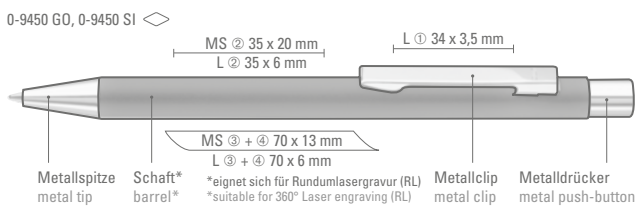

- 0-9450 GO (● 8-0855)
- 58-0002
  - 58-0001
  - 58-0855
- 0-9450 SI (● 8-0855)
  0-9450 SI TO (● 8-0855)
- 58-2995
  - 58-0293
  - 58-0654
  - 58-0201
  - 58-0376
  - 58-0355
  - 58-0002
  - 58-0422
  - 58-0004
  - 58-0001
  - 58-0106
  - 58-0269
  - 58-0241
  - 58-1585
  - 58-2397
  - 8-0855

0-9450 GO: Metal retractable ballpoint pen with barrel in white or matt black. Metal clip, metal tip and pusher in shiny gold.

0-9450 SI: Metal retractable ballpoint pen with matt finished surface, metal clip, metal tip and metal push-button in shiny silver.

0-9450 SI TO: Metal twist ballpoint pen with matt finished surface, metal clip, metal tip and push-button in shiny silver, black rubber ball for writing on a Pad.

Minimum quantity 300 pieces
Advertising code barrel MS/L/RL, clip L