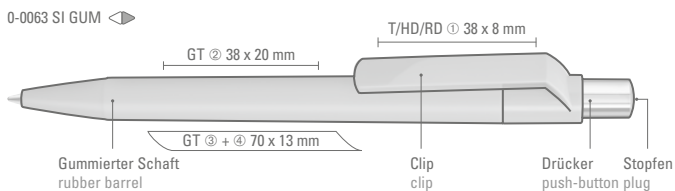

0-0063 SI GUM

● 8-0866

- 32-0292
- 32-2175
- 32-7686
- 32-1805
- 32-0382
- 32-0348
- 32-0343
- 32-0002
- 32-0428
- 32-0115
- 32-2705
- 32-2104
- 32-1817
- 32-0203
- 32-0213
- 32-1585
- 32-0638
- 32-0321
- 32-0468
- 32-7569
- 32-0469

Umic Jumbo Refill 8-0866
● 8-0866

You may choose any color combination for orders over 2,000 units.

0-0063 SI GUM: Retractable ballpoint pen with soft touch barrel, shiny solid clip, brilliant silver push-button with colored plug.

0-0063 SI GUM
Minimum quantity 1,000 pieces
Advertising code barrel GS,clip T/HD/RD