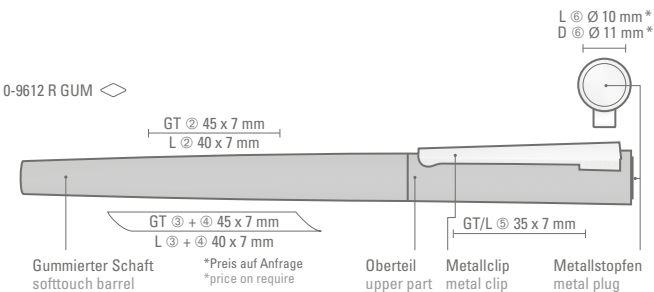

LITTEI FlowMotion®

With the new uma FlowMotion® writing technology.

0-9610 GUM: Metal twist ballpoint pen with matt colored soft touch body, spring mounted metal clip and plug matt chromed.

0-9612 R GUM: Metal rollerball with matt colored soft touch body, spring-mounted metal clip and plug matt chromed.

Minimum quantity 300 pieces
Advertising code barrel GS/L, cap GT/L, plug L/D *