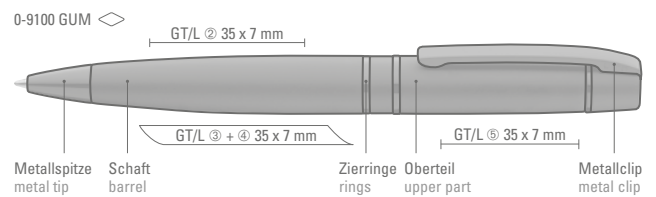

VIP GUM
0-9100 GUM

VIP R GUM
0-9102 R GUM

Color code/Refills

VIP

VIP GUM, VIP R GUM

0-9100 GUM (● 8-0888)
0-9102 R GUM (●● 8-0806)

54-0002

● 8-0888

●● 8-0806

0-0911 W: Hinged case in mono white or black with magnetic lock for one or two writing implements. Cardboard slipcase in white. The cardboard slipcase is also available on request with a 4-c design (without ballpoint pen).

Minimum quantity
Advertising code

100 pieces
TT/HD

Model is suitable for high gloss laser engraving.

0-9100 GUM: Metal twist ballpoint pen with softtouch body, smooth turning mechanics, spring-mounted clip and shiny black fittings.

0-9102 R GUM: Metal rollerball with soft-touch body, spring-mounted clip, no-slip rubberized grip and shiny black fittings.

Minimum quantity 100 pieces
Advertising code barrel GT/L, cap GT/L