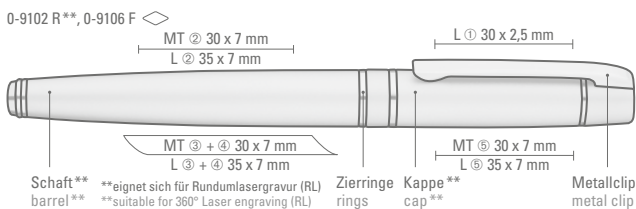

0-9100: Metal twist ballpoint pen with smooth turning mechanics and spring-mounted clip. Gloss-chrome fittings.

0-9100 GO: Metal twist ballpoint pen with smooth turning mechanics and spring-mounted clip. Fittings gold-plated.

0-9102 R: Metal rollerball with spring mounted clip and no-slip black rubberized grip zone. Gloss-chrome fitting.

0-9106 F: Metal fountain pen with iridium spring and spring-mounted clip. Body components gloss chrome-plated.

0-9107 B: Metal propelling pencil (0.7 mm) with spring-mounted clip. Body parts gloss chrome-plated.

0-9100, 0-9100 GO, 0-9107 B
Minimum quantity 100 pieces
Advertising code barrel MS/L/RL, clip L*, cap MT/L/RL

0-9102 R, 0-9106 F
Minimum quantity 100 pieces
Advertising code barrel MT/L/RL, clip L*, cap MT/L/RL