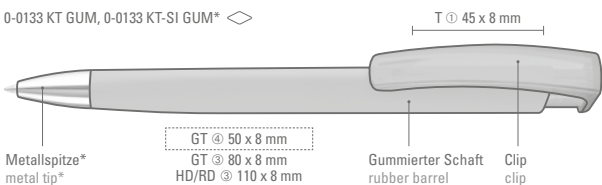

0-0133 KT GUM, 0-0133 KT-SI GUM\* ◊

0-0133 KT GUM: Retractable ballpoint pen with soft touch triangular body and shiny transparent clip.

0-0133 KT-SI GUM: Retractable ballpoint pen with soft touch triangular body and shiny transparent clip and heavy chrome plated metal tip.