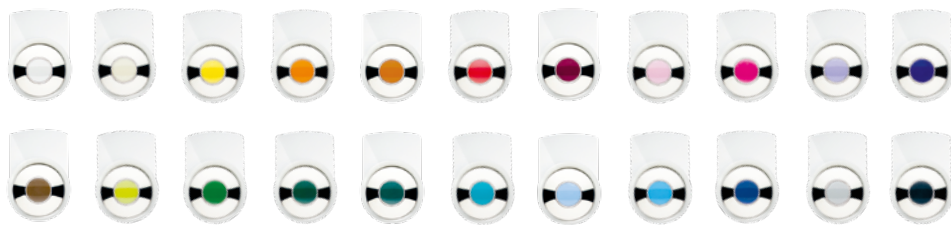

0-0133 KT GUM, 0-0133 KT-SI GUM\* ◊

0-0133 KT GUM: Retractable ballpoint pen with soft touch triangular body and shiny transparent clip.

0-0133 KT-SI GUM: Retractable ballpoint pen with soft touch triangular body and shiny transparent clip and heavy chrome plated metal tip.

You may choose any color combination for orders over 2,000 units.

0-0063 SI: Retractable ballpoint pen with solid shiny body in white, brilliant silver push-button with colored plug.

0-0063 SI F: Retractable ballpoint pen with solid shiny body, brilliant silver push-button with colored plug.