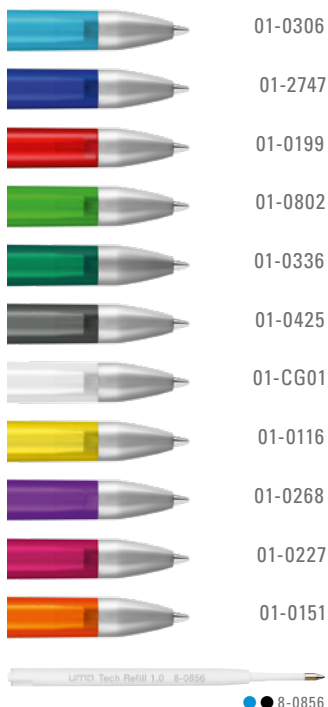

1-0142 TF-SI (●● 8-0856)
1-0142 TF KG SI (●● 8-0856)