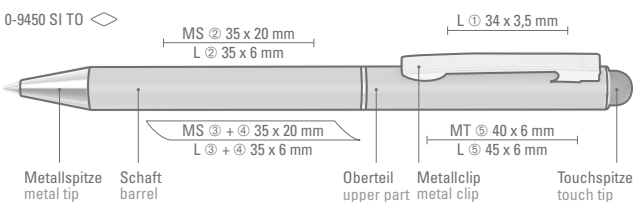

- 0-9450 GO (● 8-0855)
- 58-0002
  - 58-0001
  - 58-0855
- 0-9450 SI (● 8-0855)
  0-9450 SI TO (● 8-0855)
- 58-2995
  - 58-0293
  - 58-0654
  - 58-0201
  - 58-0376
  - 58-0355
  - 58-0002
  - 58-0422
  - 58-0004
  - 58-0001
  - 58-0106
  - 58-0269
  - 58-0241
  - 58-1585
  - 58-2397
  - 8-0855

0-9450 GO: Metal retractable ballpoint pen with barrel in white or matt black. Metal clip, metal tip and pusher in shiny gold.

0-9450 SI: Metal retractable ballpoint pen with matt finished surface, metal clip, metal tip and metal push-button in shiny silver.

0-9450 SI TO: Metal twist ballpoint pen with matt finished surface, metal clip, metal tip and push-button in shiny silver, black rubber ball for writing on a Pad.

Minimum quantity 300 pieces
Advertising code barrel MS/L/RL, clip L