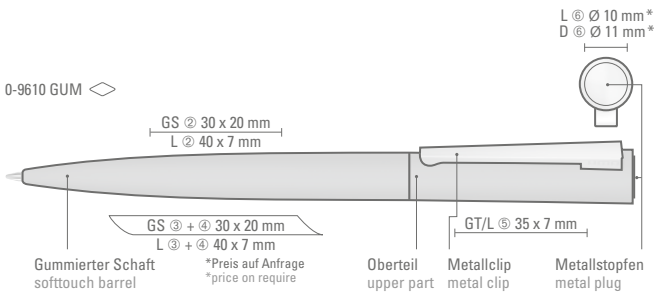

LITTEI FlowMotion®

With the new uma FlowMotion® writing technology.

0-9610 GUM: Metal twist ballpoint pen with matt colored soft touch body, spring mounted metal clip and plug matt chromed.

0-9612 R GUM: Metal rollerball with matt colored soft touch body, spring-mounted metal clip and plug matt chromed.

Minimum quantity 300 pieces
Advertising code barrel GS/L, cap GT/L, plug L/D *