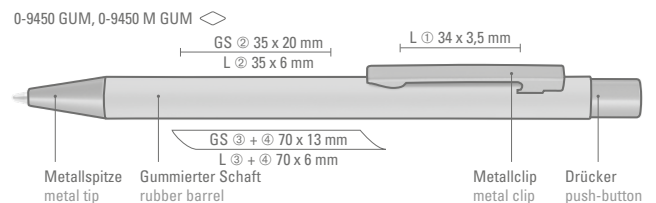

0-9450 GUM (● 8-0855)

- 58-2985
- 58-7685
- 58-0654
- 58-1807
- 58-0376
- 58-7479
- 58-0002
- 58-0422
- 58-0100
- 58-7664
- 58-0241
- 58-1665
- 58-2397

0-9450 M GUM (● 8-0855)

- 58-0002
- 8-0855

Model is suitable for high gloss laser engraving.

0-9450 GUM: Metal retractable ballpoint pen with soft touch barrel, metal clip, metal tip and push-button in gun metallic.

0-9457 GUM B: Retractable metal pencil (0.7mm) with soft touch barrel, metal clip, metal tip and push-button in gun metallic. With rubber inside the push-button.

0-9450 M GUM: Metal retractable ballpoint pen with soft touch barrel, metal clip, metal tip and push-button in shiny black.

Minimum quantity 300 pieces
Advertising code barrel GS/L, clip L

0-0918: Two-pieces heavy cardboard case with removable lid with decorative stitches in black, black glittering or silver glittering and white pillow inlay for one or two writing instruments.

Minimum quantity 100 pieces
Advertising code TT/HD