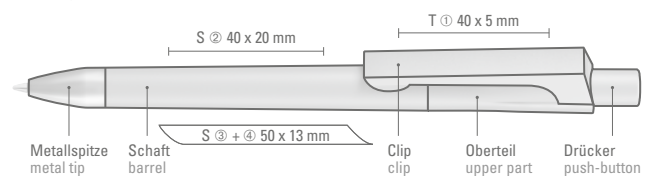

1-0142 SI (●● 8-0855)
1-0142 KTF SI (●● 8-0855)

- 01-0284
- 01-0286
- 01-0280
- 01-0200
- 01-0375
- 01-0340
- 01-0002
- 01-0428
- 01-0001
- 01-0108
- 01-0526
- 01-0219
- 01-0172
- 01-2995
- 01-3262
- 8-0855

umaBlackForest
Pens

Mix 'n Match: All parts of item CHECK can be combined freely.

1-0142 SI: Retractable ballpoint pen with matt colored body and heavy metal tip matt chrome plated.

1-0142 KTF SI: Retractable ballpoint pen with matt colored body, clip transparent frosted and with heavy metal tip matt chrome plated.

Minimum quantity 1,000 pieces
Advertising code barrel S ○, clip T

1-0142 SI, 1-0142 KTF SI