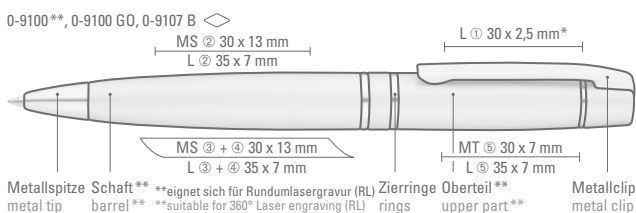

0-9100: Metal twist ballpoint pen with smooth turning mechanics and spring-mounted clip. Gloss-chrome fittings.

0-9100 GO: Metal twist ballpoint pen with smooth turning mechanics and spring-mounted clip. Fittings gold-plated.

0-9102 R: Metal rollerball with spring mounted clip and no-slip black rubberized grip zone. Gloss-chrome fitting.

0-9106 F: Metal fountain pen with iridium spring and spring-mounted clip. Body components gloss chrome-plated.

0-9107 B: Metal propelling pencil (0.7 mm) with spring-mounted clip. Body parts gloss chrome-plated.

0-9100, 0-9100 GO, 0-9107 B
Minimum quantity 100 pieces
Advertising code barrel MS/L/RL, clip L*, cap MT/L/RL

0-9102 R, 0-9106 F
Minimum quantity 100 pieces
Advertising code barrel MT/L/RL, clip L*, cap MT/L/RL