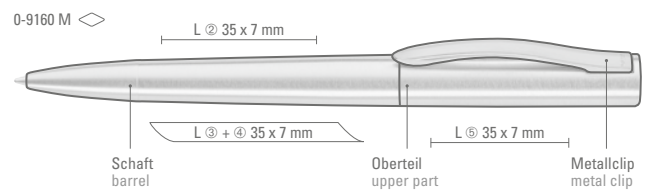

TITAN M
0-9160 M

TITAN MR
0-9162 MR

Color code/Refills

TITAN

TITAN M, TITAN MR

0-9160 M (● 8-0888)
0-9162 MR (●● 8-0806)

54-0SLS

54-0GUN

LITKO Extra Class Refill 8-0888

● 8-0888

LITKO High Class Rollerball Refill 8-0806

●● 8-0806

0-0917: Case with magnetic clasp in black for one or two writing implements (without ballpoint pen).

Minimum quantity 100 pieces
Advertising code TT

0-9160 M: Metal twist ballpoint pen with soft twist mechanism and spring mounted clip. Surface stainless steel mat brushed or gun metal.

0-9162 MR: Metal roller ball with spring mounted clip. Surface stainless steel mat brushed or gun metal.

Minimum quantity 100 pieces
Advertising code barrel L, cap L