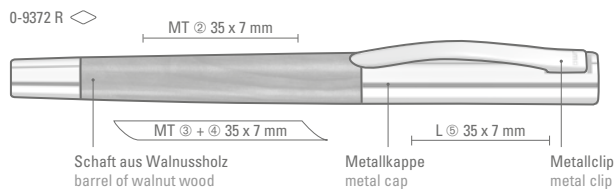

American walnut wood