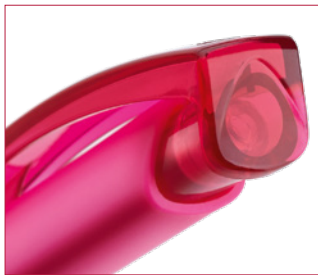

- 0-0133 KT GUM (● 8-0855)
  0-0133 KT-SI GUM (● 8-0855)
- 50-2925
  - 50-2388
  - 50-7687
  - 50-7627
  - 50-2420
  - 50-0347
  - 50-0002
  - 50-0429
  - 50-0101
  - 50-0130
  - 50-0266
  - 50-2039
  - 50-1665
  - 50-0326
- 8-0855